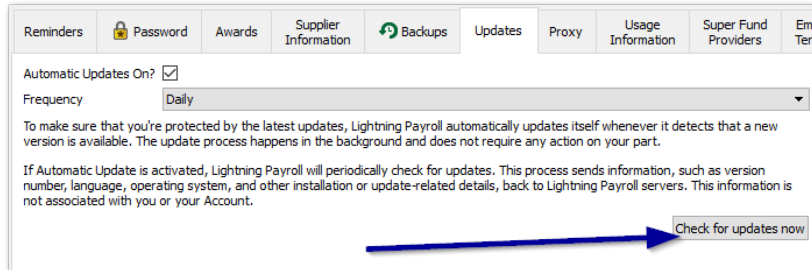

How Do I Check My Program Version?

To check which version of the software you're currently using, go to the top of the screen and click:

Help >> About (**on Windows**)

Lightning Payroll >> About Lightning Payroll (**on Mac OSX**)

If you are not on version **2017.1.4** or above please follow the update instructions below to get updated.

How Can I Update to the Latest Version of Lightning Payroll?

Lightning Payroll offers automatic updating, which means that any new features or changes to the program come to you at no additional cost. To check that you have automatic updates turned on, you will need to go to **Settings >> Updates**.